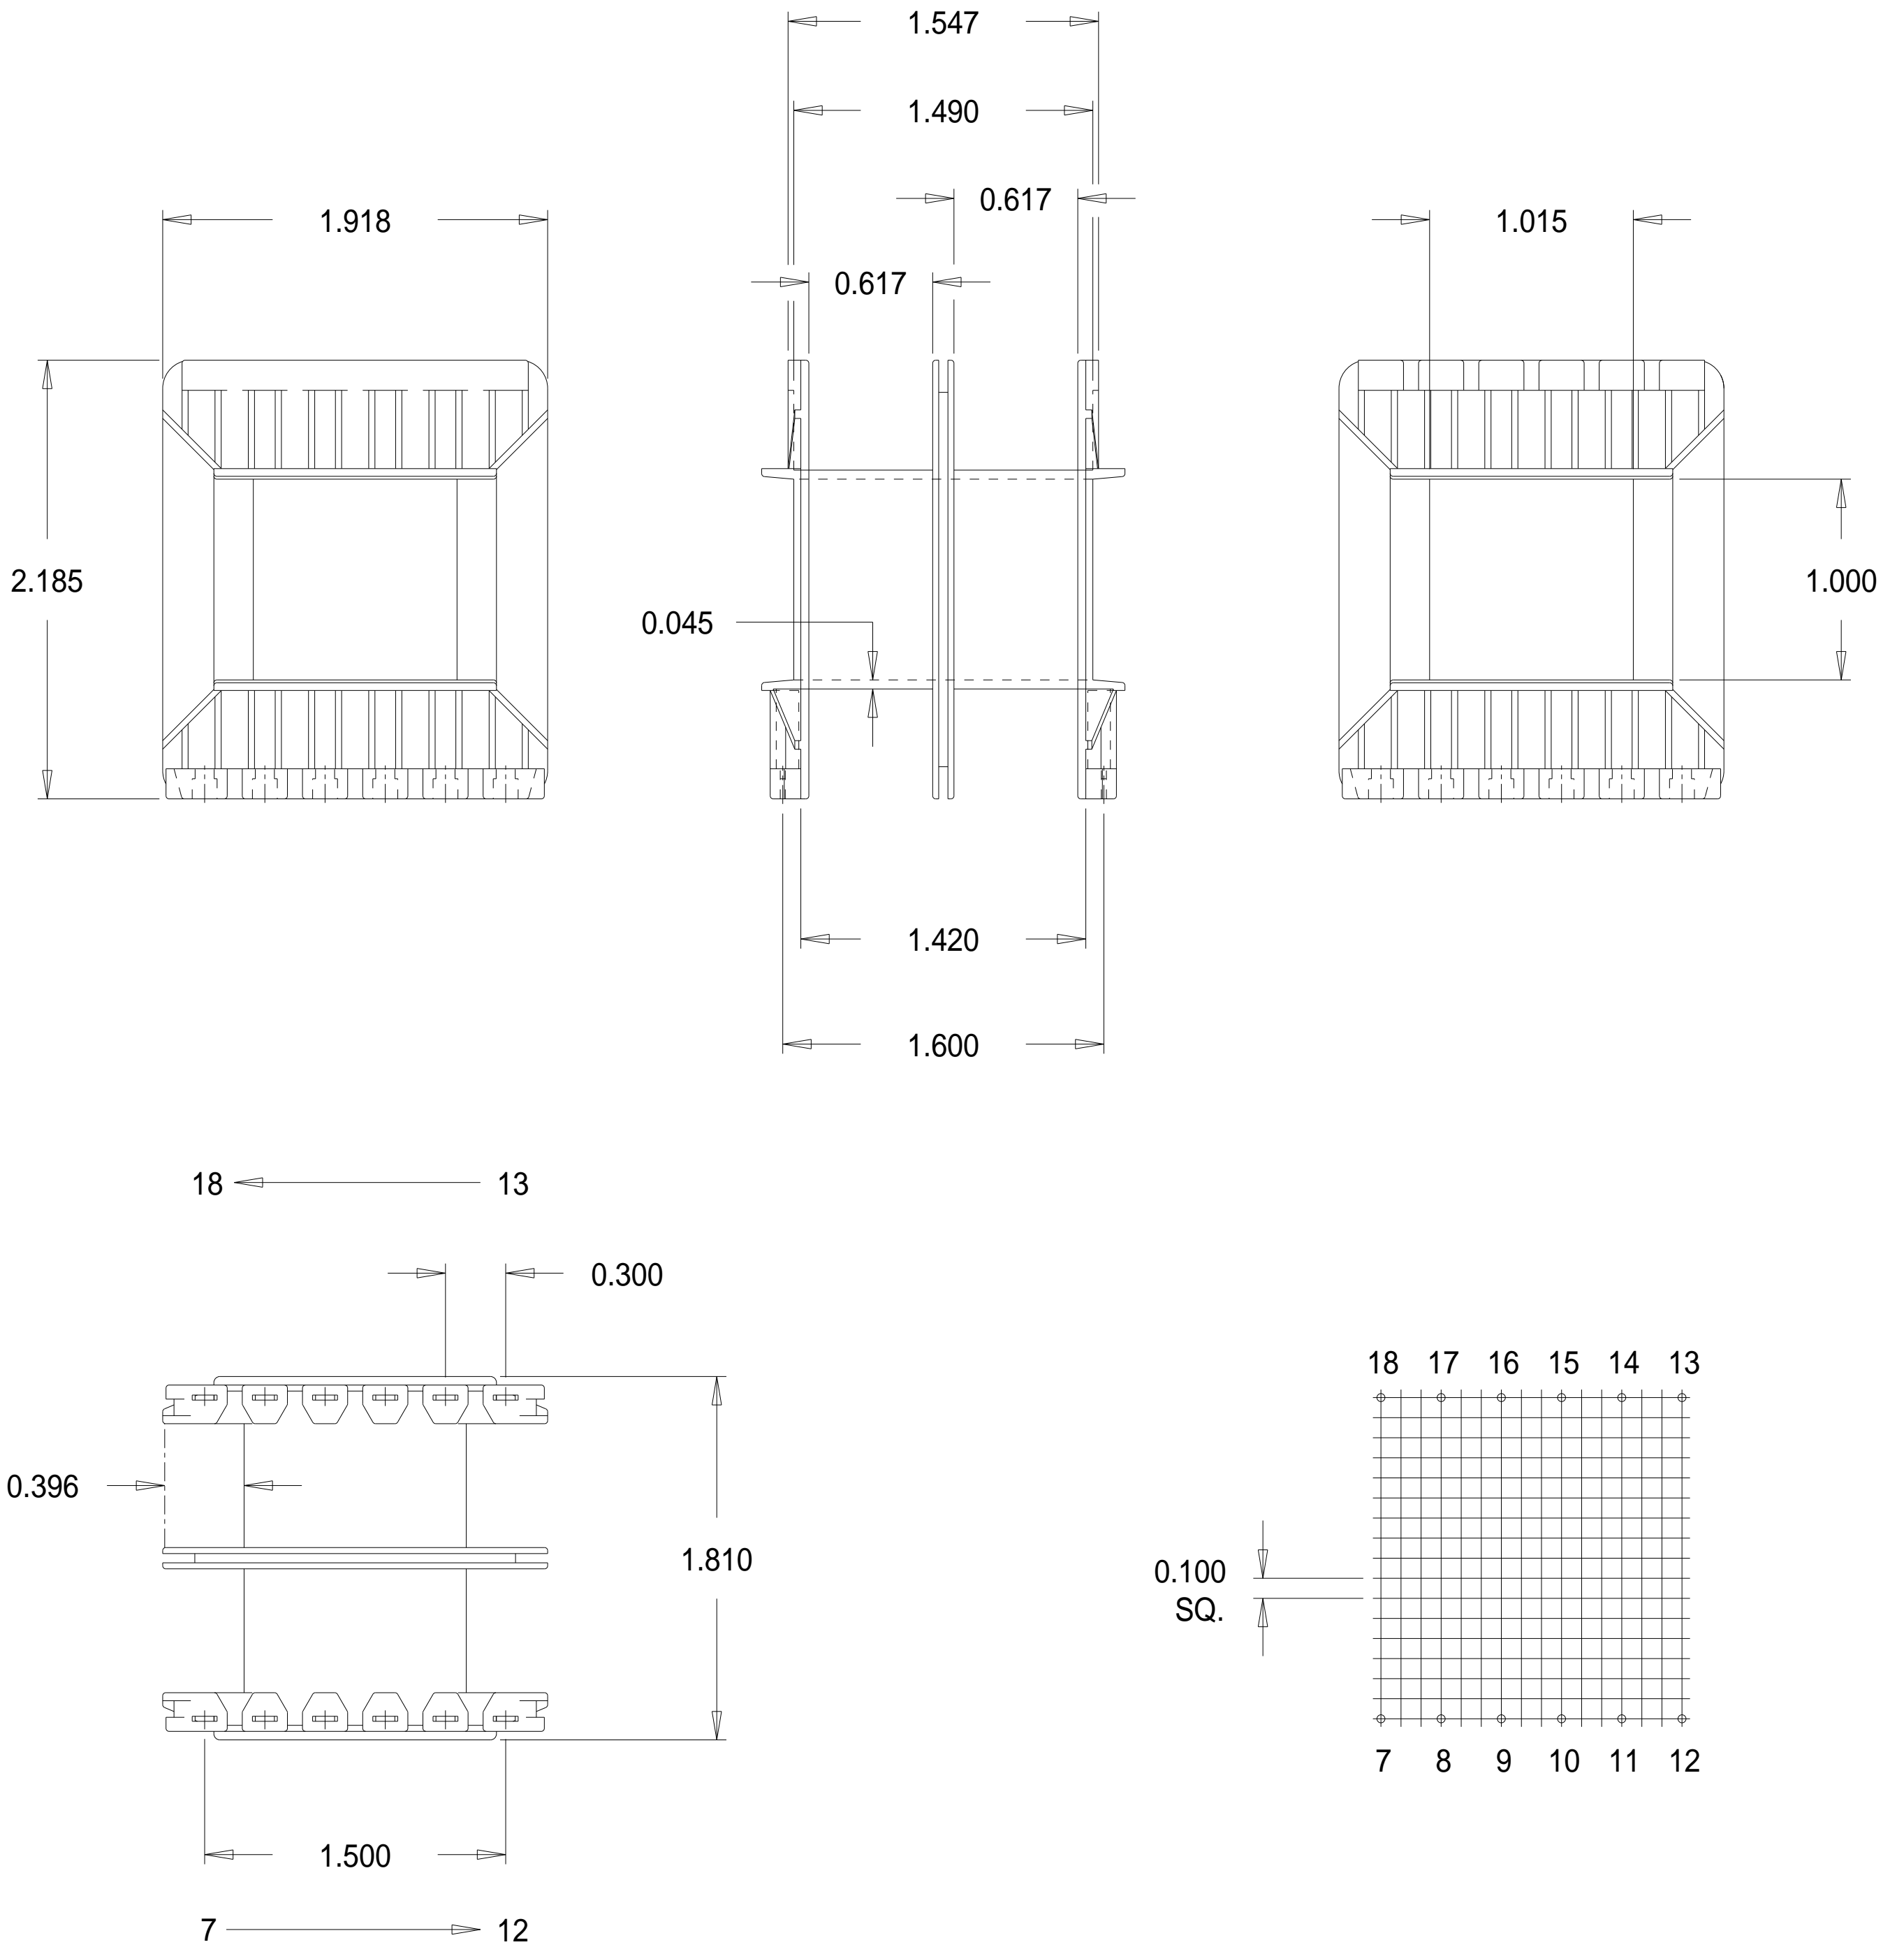

Part No. A29109
 29 x 1 Shrouded Double Section
 'A' Range Bobbin

Dimensions in inches.